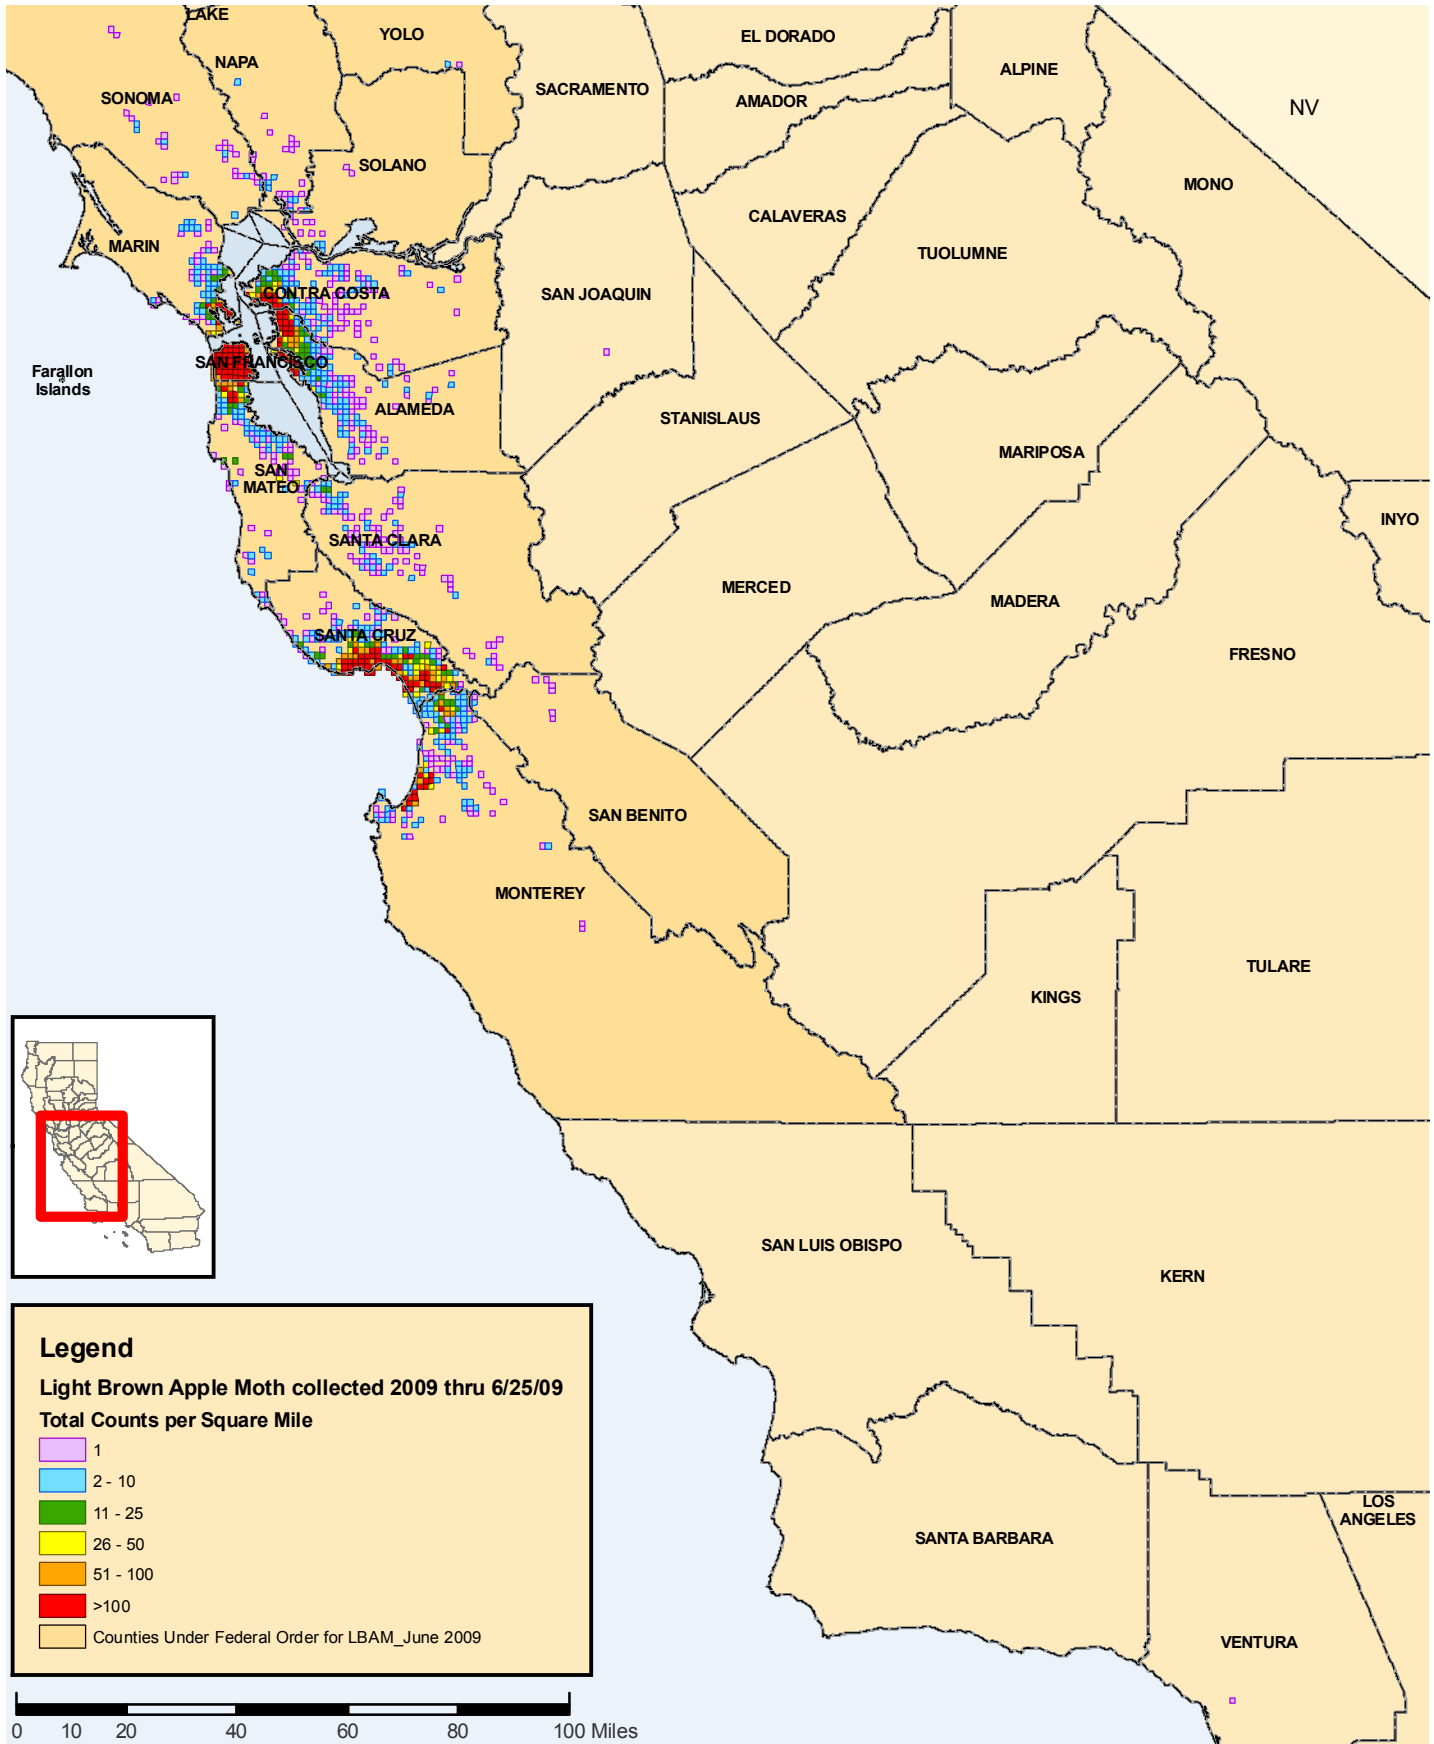

United States
Department of Agriculture

Light Brown Apple Moth Distribution & Detection Levels in California January 1, through June 25, 2009

Animal and Plant
Health Inspection Service

USDA, APHIS, PPQ
Western Region GIS Specialist
650 Capitol Mall, Suite 6-400
Sacramento, CA 95814

Coordinate System:
CA Teale Albers, NAD 83
Date Created: June 30, 2009

Data Source:
CA Dept of Food and Agriculture
USDA, APHIS, PPQ
TeleAtlas Dynamap

The U.S. Department of Agriculture's Animal and Plant Health Inspection Service collected the data displayed for internal agency purposes only. These data may be used by others; however, they must be used for their original intended purpose.